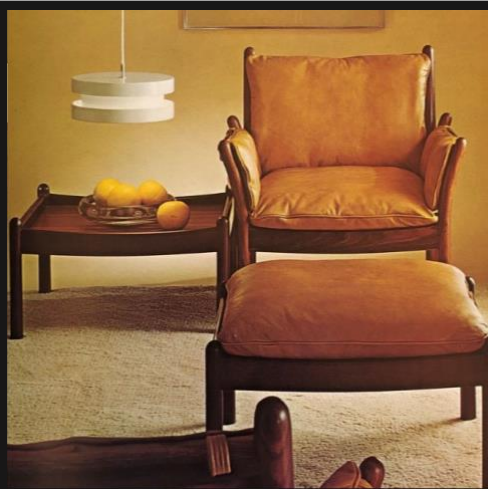

Dimensions:
L 71.76 cm, W
62.23 cm, H 77.47
cm
L 28.25 in, W 24.5
in, H 30.5 in
Seat Height:
40.64 cm/16 in